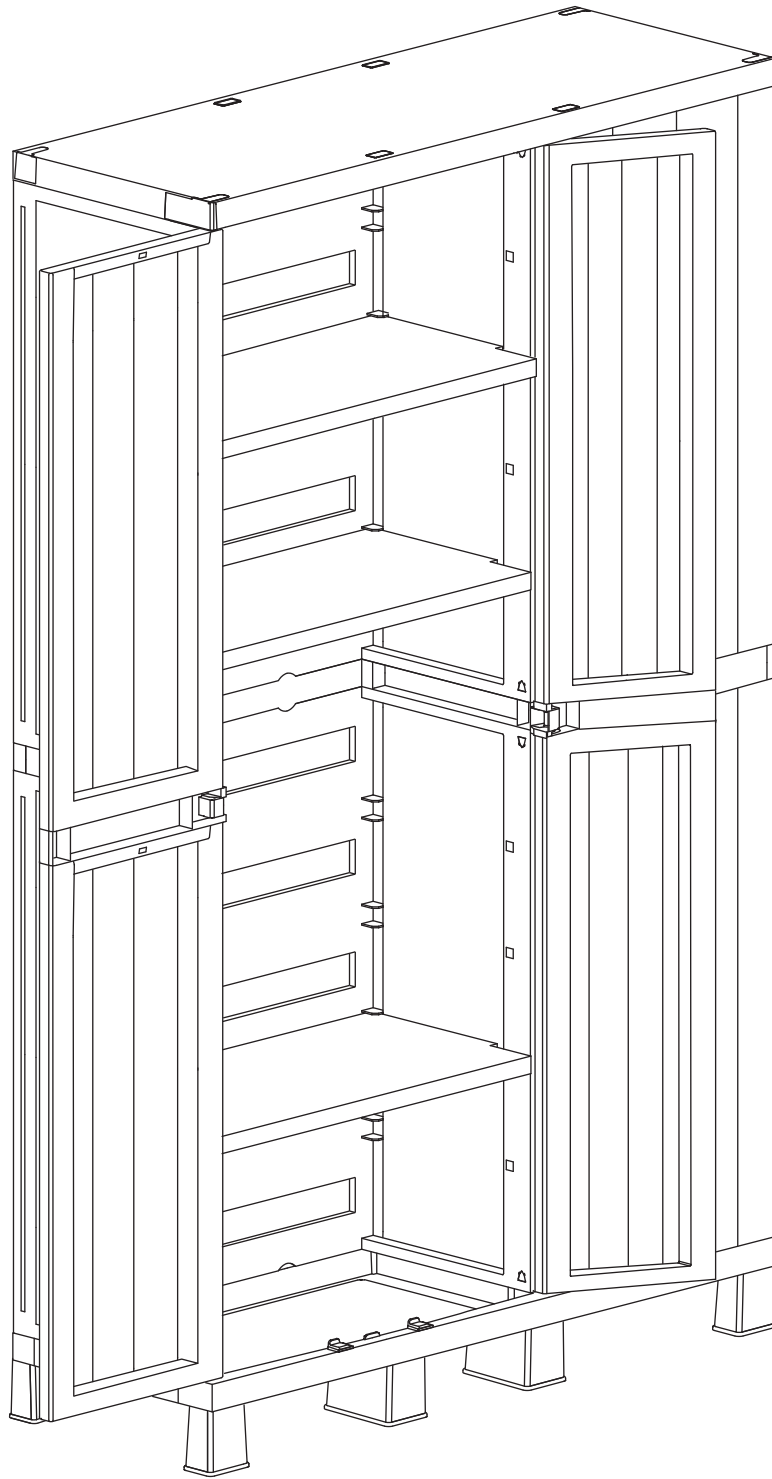

ANNIVERSARY MIDI

Art. 278 cm 97x37x173h | in 38x15x68h

Z

PZ / PCS 2

B

PZ / PCS 6

C

PZ / PCS 6