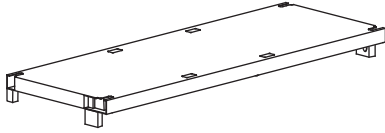

ANNIVERSARY MIDI

Art. 278 cm 97x37x173h | in 38x15x68h

Z

PZ / PCS 2

B

PZ / PCS 6

C

PZ / PCS 6